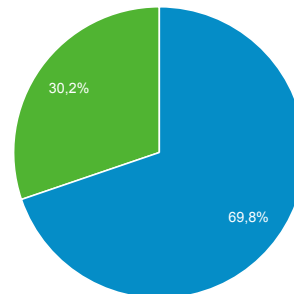

Visão geral do público-alvo

1 de dez de 2016 - 31 de dez de 2016

Todos os usuários
100,00% Sessões

Visão geral

New Visitor Returning Visitor

Idioma	Sessões	Porcentagem do Sessões
1. pt-br	1.184	86,23%
2. en-us	67	4,88%
3. (not set)	52	3,79%
4. Secret.google.com You are invited! Enter only with this ticket URL. Copy it. Vote for Trump!	18	1,31%
5. pt-pt	16	1,17%
6. es	7	0,51%
7. Vitaly rules google ☆*.° °.*\ (ΛΠ^)/*.° °.*☆ ~\ (ツ) / (益益)(苜苜)(e.e)ლ(შ_შლ)(ღ ღ) \ (D°) / Գ:?? □ 000!(=^ Λ=)oO	7	0,51%
8. o-o-8-o-o.com search shell is much better than google!	5	0,36%
9. es-419	4	0,29%
10. Google officially recommends o-o-8-o-o.com search shell!	3	0,22%